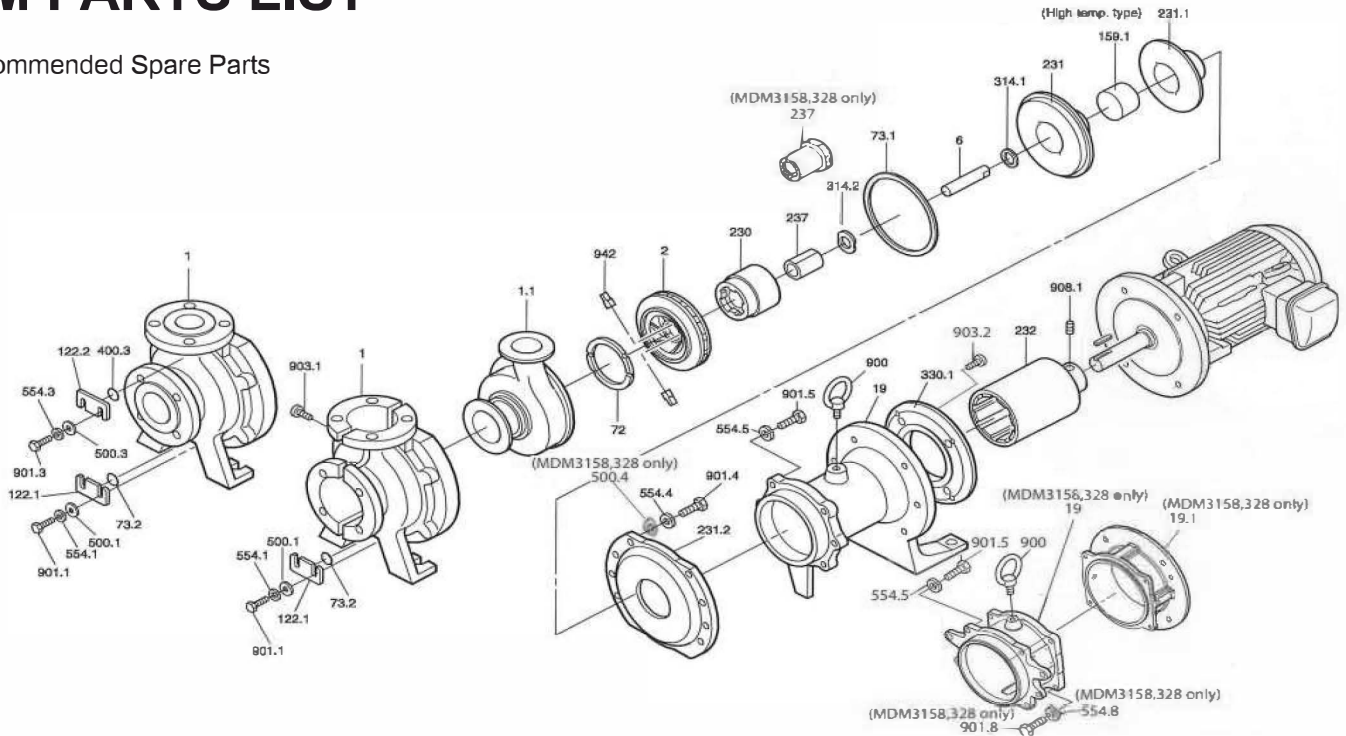

# MDM PARTS LIST

■ Recommended Spare Parts

Item No.	Part Number	Qty	Description
1	MDM0510	1	Casing cover, MDM-1516
	MDM0521	1	Casing cover, MDM-1518
	MDM0891	1	Casing cover, MDM-15182, 5.25" CL Height
	MDM0892	1	Casing cover, MDM-15182, 6.25" CL Height (15/20/25 HP models)
	MDM0543	1	Casing cover, MDM-2156
	MDM0904	1	Casing cover, MDM-2158
	MDM0542	1	Casing cover, MDM-2526
	MDM0533	1	Casing cover, MDM-326
	MDM0511	1	Casing Cover, PKK, MDM-1516
	MDM1373	1	Casing cover, MDM-3158
MDM1428	1	Casing cover, MDM-328	
1 + 1.1	MDM0699	1	Casing Cover with PFA liner, PKK, MDM-1518
	MDM0893	1	Casing Cover with PFA liner, PKK, MDM-15182, 6.25" CL Height
	MDM0701	1	Casing Cover with PFA liner, PKK, MDM-2156
	MDM0905	1	Casing Cover with PFA liner, PKK, MDM-2158
	MDM0540	1	Casing Cover with PFA liner, PKK, MDM-2526
1.1	MDM0514	1	Casing Liner, ETFE/SIC, MDM-1516EKK
	MDM0513	1	Casing Liner, ETFE/AL. Cer., MDM-1516ECF
	MDM0512	1	Casing Liner, PFA/SIC, MDM-1516PKK
	MDM0523	1	Casing Liner, ETFE/SIC, MDM-1518EKK
	MDM0723	1	Casing Liner, ETFE/SIC, MDM-15182EKK
	MDM1001	1	Casing Liner, ETFE/Alumina Ceramic, MDM-15182ECF
	MDM0522	1	Casing Liner, ETFE/Alumina Ceramic, MDM-1518ECF
	MDM0205	1	Casing Liner, ETFE/SIC, MDM-2156EKK
MDM0870	1	Casing Liner, ETFE/SIC, MDM-2158EKK	

<b>Item No.</b>	<b>Part Number</b>	<b>Qty</b>	<b>Description</b>
903.1	MDM0043	5	Hex Socket Cap Bolt, MDM-1516/1518/2156/2526/326
	MDM0043	7	Hex Socket Cap Bolt, MDM-3158/328
903.2	MDM0550	4	Hex Socket Cap Bolt, 2 HP, MDM-1516
	MDM0549	4	Hex Socket Cap Bolt, 5 - 20 HP, MDM-1518/2156/2526/326
908.1	MDM0044	2	Hex Socket Set Screw, MDM-1516/1518/2156/2526/326
	MDM1320	2	Hex Socket Set Screw, MDM-3158/328, 7.5-30HP
	MDM1321	2	Hex Socket Set Screw, MDM-3158/328, 40-50HP