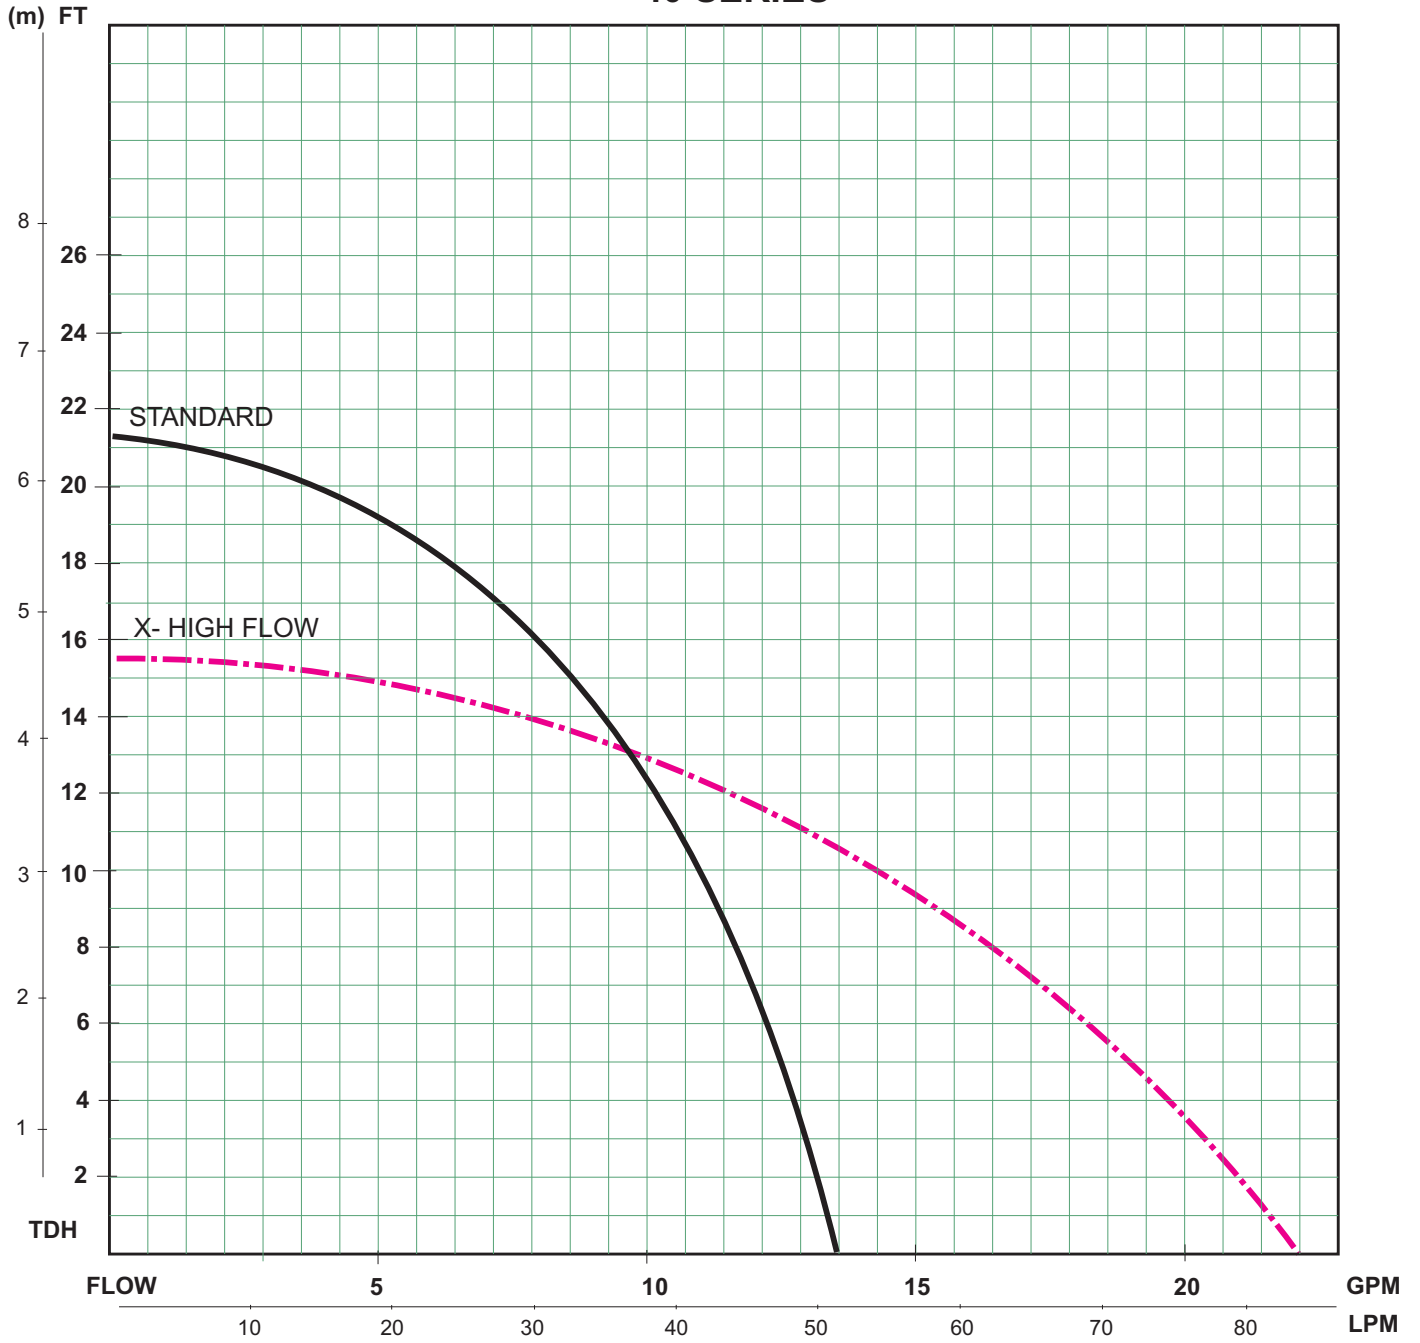

WMD/MD 40 SERIES

Curve No: IP20277.B	Date: 9/5/2012	Approved:
---------------------	----------------	-----------