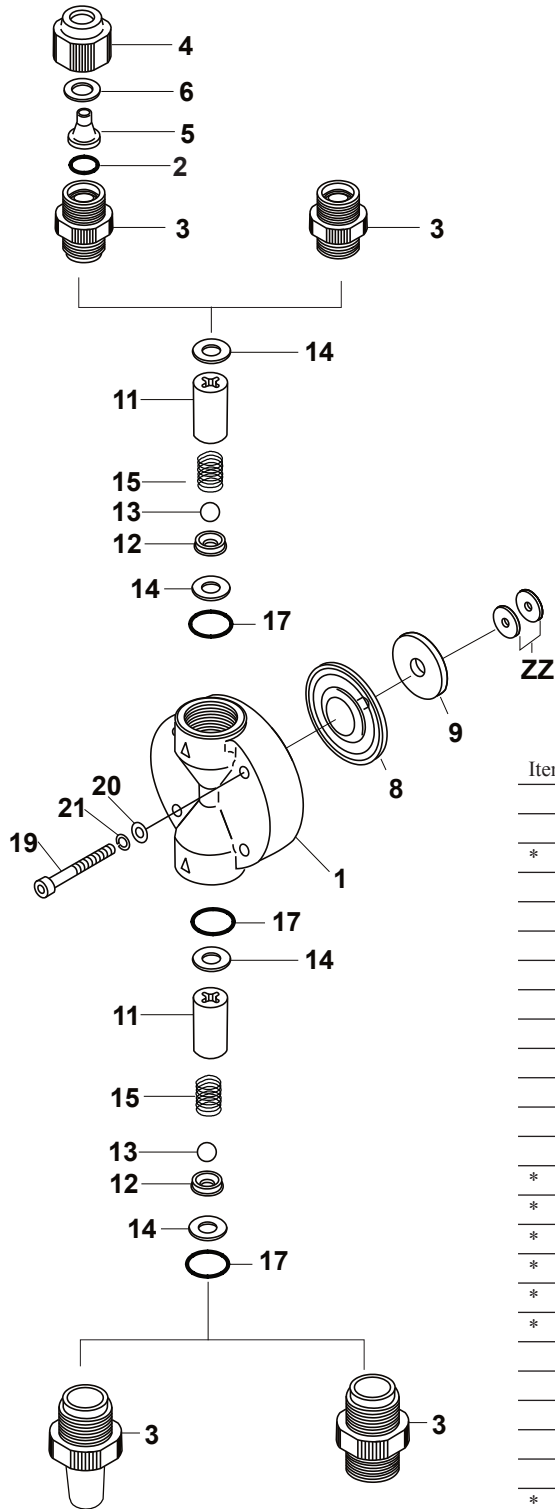

EHE High Viscosity Exploded View/Parts List

Item	Part No	Description	Qty	Size	Liquid End	
1	EH2392	Head, HV, GFRPP	1	36	All	
	EH2110	Head, HV, GFRPP	1	46	All	
*	2	EH0028	O-Ring, P12, FKM	1	36,46	HV, HVV
	3	EH1244	Housing, Valve, ½" NPT, PVC	2	36,46	HVT, HVP
	EH0679	Housing, Valve, ½" Tube, GFRPP	2	36,46	HV, HVV	
	EH1297	Housing, Valve, Suction, GFRPP	1	36,46	HV, HVV	
4	EH0676	Nut, Coupling, GFRPP	1	36,46	HV, HVV	
5	EH0734	Adapter, Tubing, ½ GFRPP	1	36,46	HV, HVV	
6	EH0720	Clamp ring, tubing, ½ SS	1	36,46	HV, HVV	
8	EH2108	Diaphragm, PTFE/EPDM	1	36	All	
	EH2113	Diaphragm, PTFE/EPDM	1	46	All	
9	EH0637	Retainer, Diaphragm	1	36	All	
	EH0642	Retainer, Diaphragm	1	46	All	
*	11	EH1295	Guide, Valve, .500, GFRPP	2	36,46	All
*	12	EH1247	Seat, Valve, 0.500, PCTFE	2	36,46	All
*	13	EH0647	Ball, Valve, 0.500, 316 SS	2	36,46	All
*	14	EH0936	Gasket, Valve, 0.500, PTFE	4	36,46	All
*	15	EH1291	Spring, Valve, HC	2	36,46	All
*	17	EH0650	O-Ring, 24 x 2.62, FKM	2	36,46	All
19	EH2054	Bolt, M5 x 55 SHC, 316SS	4	36	All	
	EH2106	Bolt, M5 x 40 SHC, 316SS	6	46	All	
20	EH2011	Washer, M5 Flat, 316SS	4 (6)	36 (46)	All	
21	EH2012	Washer, M5 Lock, 316SS	4 (6)	36 (46)	All	
ZZ	-----	Spacers, Brass		Re-use		
* Included in spare parts kit						