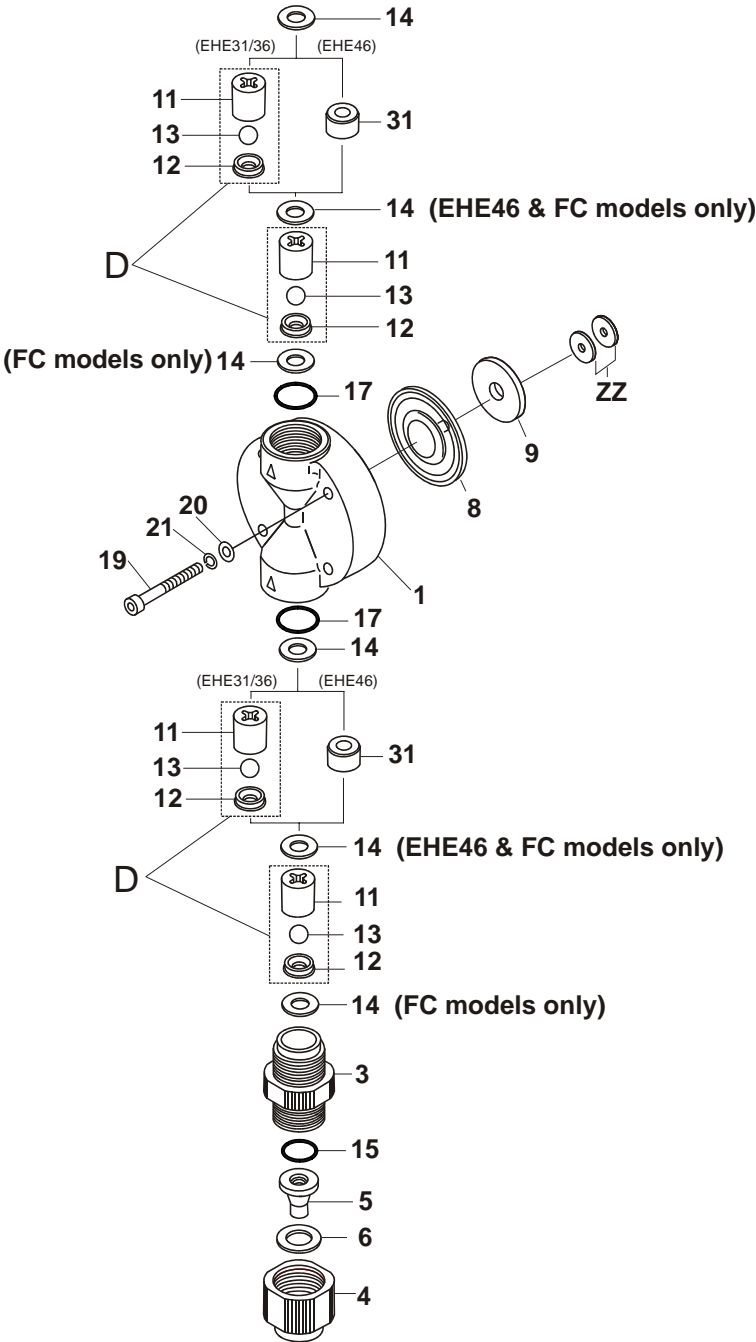

EHE31, 36, 46 Liquid End Exploded View

EHE31, 36, 46 Liquid End Parts List

Item	Part No	Description	Qty	Size	Liquid End Mtl
1	EH2101	Head, E31 PVC	1	31	VC, VE, VF
	EH2102	Head, E31 GFRPP	1	31	PC, PE
	EH2103	Head, E31 PVDF	1	31	FC
	EH1953	Head, E36 PVC	1	36	VC, VE, VF
	EH1962	Head, E36 GFRPP	1	36	PC, PE
	EH1967	Head, E36 PVDF	1	36	FC
	EH2109	Head, E46 PVC	1	46	VC, VE, VF
	EH2110	Head, E46 GFRPP	1	46	PC, PE
	EH2111	Head, E46 PVDF	1	46	FC
3	EH0619	Housing, Valve, ½ PVC	1	31,36	VC, VE, VF
	EH0675	Housing, Valve, ½ GFRPP	1	31,36	PC, PE
	EH0947	Housing, Valve, ½ PVDF	2	31,36	FC
	EH0640	Housing, Valve, ½ PVC	1	46	VC, VE, VF
	EH0679	Housing, Valve, ½ GFRPP	1	46	PC, PE
	EH0932	Housing, Valve, ½ PVDF	2	46	FC
4	EH0620	Nut, Coupling, ½ PVC	3	31,36,46	VC, VE, VF
	EH0676	Nut, Coupling, ½ GFRPP	3	31,36,46	PC, PE
	EH0933	Nut, Coupling, ½ PVDF	2	31,36,46	FC
5	EH0719	Adapter, ½, PVC	3	31,36,46	VC, VE, VF
	EH0734	Adapter, ½ GFRPP	3	31,36,46	PC, PE
	EH0938	Adapter, ½ PVDF	2	31,36,46	FC
6	EH0720	Clamp Ring, 1/2 SS	3(2)	31,36,46	All (FC)
*8	EH2105	Diaphragm, PTFE/EPDM	1	31	All
	EH2108	Diaphragm, PTFE/EPDM	1	36	All
	EH2113	Diaphragm, PTFE/EPDM	1	46	All
*9	EH0622	Retainer, Diaphragm	1	31	All
	EH0637	Retainer, Diaphragm	1	36	All
	EH0642	Retainer, Diaphragm	1	46	All
*11	EH0118	Guide, Valve 0.375 PVC	4	31,36	VC, VE, VF
	EH0332	Guide, Valve 0.375 GFRPP	4	31,36	PC, PE
	EH0352	Guide, Valve 0.375 PVDF	4	31,36	FC
	EH0643	Guide, Valve 0.500 PVC	2	46	VC, VE, VF
	EH0680	Guide, Valve 0.500 GFRPP	2	46	PC, PE
	EH0934	Guide, Valve 0.500 PVDF	2	46	FC
*12	EH0119	Seat, Valve 0.375 FKM	4	31, 36	VC, PC
	EH0623	Seat, Valve, 0.375 EPDM	4	31, 36	VE, PE, VF
	EH0593	Seat, Valve, 0.375 PCTFE	4	31, 36	FC
	EH0644	Seat, Valve, 0.500 FKM	2	46	VC, PC
	EH0645	Seat, Valve, 0.500 EPDM	2	46	VE, PE, VF
	EH0935	Seat, Valve, 0.500 PCTFE	2	46	FC
*13	EH0120	Ball, Valve, 0.375 CE	4	31, 36	VC, VE, PC, PE, FC
	E00062	Ball, Valve, 0.375, PTFE	4	31, 36	VF