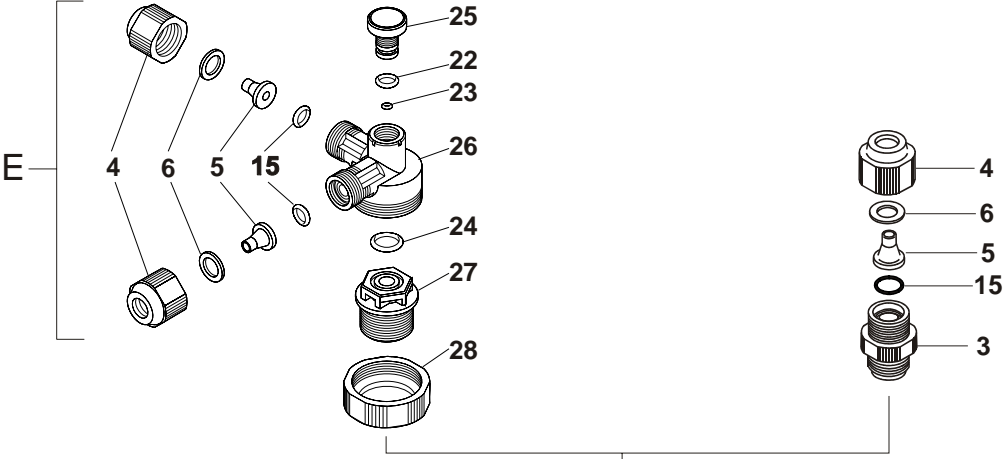

EHE31, 36, 46 Liquid End Exploded View

EHE31, 36, 46 Liquid End Parts List

Item	Part No	Description	Qty	Size	Liquid End Mtl
1	EH2101	Head, E31 PVC	1	31	VC, VE, VF
	EH2102	Head, E31 GFRPP	1	31	PC, PE
	EH2103	Head, E31 PVDF	1	31	FC
	EH1953	Head, E36 PVC	1	36	VC, VE, VF
	EH1962	Head, E36 GFRPP	1	36	PC, PE
	EH1967	Head, E36 PVDF	1	36	FC
	EH2109	Head, E46 PVC	1	46	VC, VE, VF
	EH2110	Head, E46 GFRPP	1	46	PC, PE
	EH2111	Head, E46 PVDF	1	46	FC
3	EH0619	Housing, Valve, ½ PVC	1	31,36	VC, VE, VF
	EH0675	Housing, Valve, ½ GFRPP	1	31,36	PC, PE
	EH0947	Housing, Valve, ½ PVDF	2	31,36	FC
	EH0640	Housing, Valve, ½ PVC	1	46	VC, VE, VF
	EH0679	Housing, Valve, ½ GFRPP	1	46	PC, PE
	EH0932	Housing, Valve, ½ PVDF	2	46	FC
4	EH0620	Nut, Coupling, ½ PVC	3	31,36,46	VC, VE, VF
	EH0676	Nut, Coupling, ½ GFRPP	3	31,36,46	PC, PE
	EH0933	Nut, Coupling, ½ PVDF	2	31,36,46	FC
5	EH0719	Adapter, ½, PVC	3	31,36,46	VC, VE, VF
	EH0734	Adapter, ½ GFRPP	3	31,36,46	PC, PE
	EH0938	Adapter, ½ PVDF	2	31,36,46	FC
6	EH0720	Clamp Ring, 1/2 SS	3(2)	31,36,46	All (FC)
*8	EH2105	Diaphragm, PTFE/EPDM	1	31	All
	EH2108	Diaphragm, PTFE/EPDM	1	36	All
	EH2113	Diaphragm, PTFE/EPDM	1	46	All
*9	EH0622	Retainer, Diaphragm	1	31	All
	EH0637	Retainer, Diaphragm	1	36	All
	EH0642	Retainer, Diaphragm	1	46	All
*11	EH0118	Guide, Valve 0.375 PVC	4	31,36	VC, VE, VF
	EH0332	Guide, Valve 0.375 GFRPP	4	31,36	PC, PE
	EH0352	Guide, Valve 0.375 PVDF	4	31,36	FC
	EH0643	Guide, Valve 0.500 PVC	2	46	VC, VE, VF
	EH0680	Guide, Valve 0.500 GFRPP	2	46	PC, PE
	EH0934	Guide, Valve 0.500 PVDF	2	46	FC
*12	EH0119	Seat, Valve 0.375 FKM	4	31, 36	VC, PC
	EH0623	Seat, Valve, 0.375 EPDM	4	31, 36	VE, PE, VF
	EH0593	Seat, Valve, 0.375 PCTFE	4	31, 36	FC
	EH0644	Seat, Valve, 0.500 FKM	2	46	VC, PC
	EH0645	Seat, Valve, 0.500 EPDM	2	46	VE, PE, VF
	EH0935	Seat, Valve, 0.500 PCTFE	2	46	FC
*13	EH0120	Ball, Valve, 0.375 CE	4	31, 36	VC, VE, PC, PE, FC
	E00062	Ball, Valve, 0.375, PTFE	4	31, 36	VF