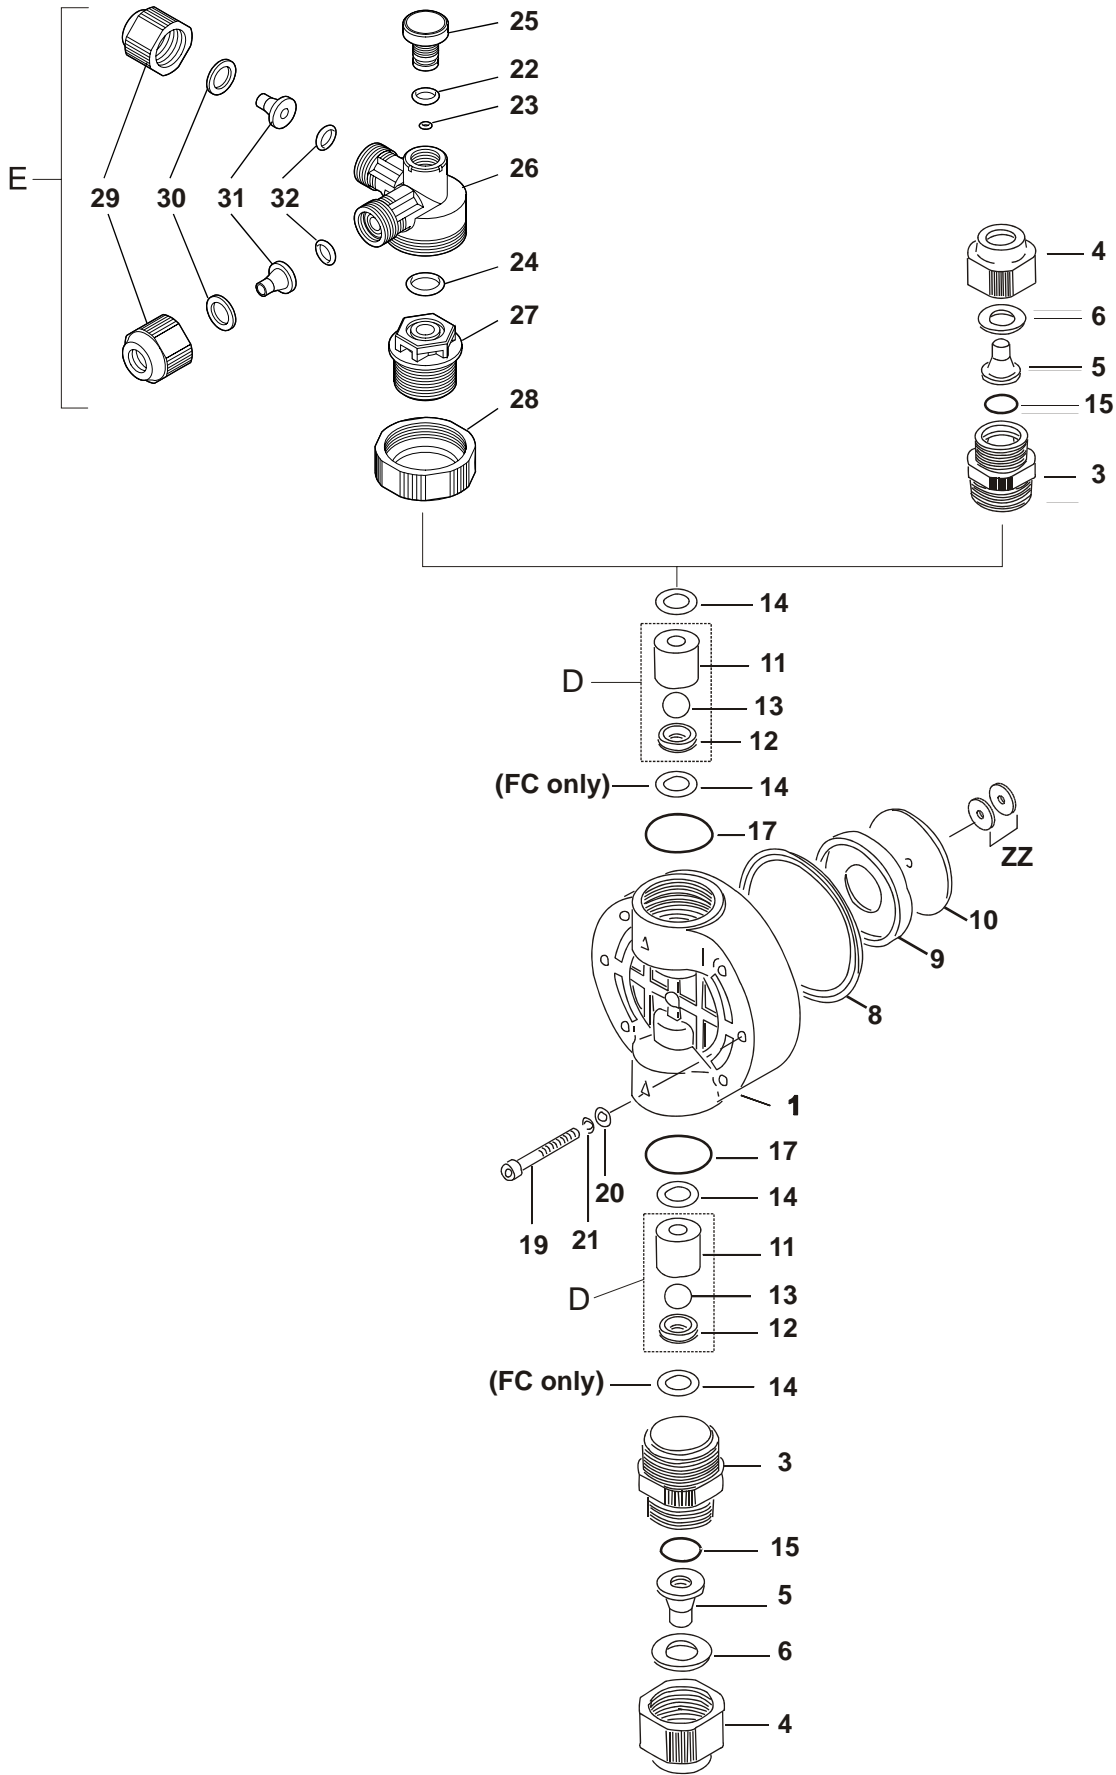

EHE 56 Liquid End Exploded View

EHE 56 Liquid End Parts List

Item	Part No	Description	Qty	Size	Liquid End Mtl
1	EH2114	Head, E56 PVC	1	56	VC, VE, VF
	EH2115	Head, E56 GFRPP	1	56	PC, PE
	EH2118	Head, E56 PVC Machined	1	56	VM
	EH2116	Head, E56 PVDF	1	56	FC
3	EH0656	Housing, Valve, E56, PVC	2	56	VC, VE, VM, VF
	EH0685	Housing, Valve, E56, GFRPP	2	56	PC, PE
	EH0916	Housing, Valve, ½ PVDF	2	56	FC
4	EH0657	Nut, Coupling, E56, PVC	2	56	VC, VE, VM, VF
	EH0686	Nut, Coupling, E56, GFRPP	2	56	PC, PE
	EH0917	Nut, Coupling, E56, PVDF	2	56	FC
5	EH0730	Adapter, E56, 1/2, PVC	2	56	VC, VE, VM, VF
	EH0735	Adapter, E56, 1/2, GFRPP	2	56	PC, PE
	EH0923	Adapter, E56, PVDF	2	56	FC
6	EH0731	Clamp Ring, E56, 1/2, SS	2	56	All
*8	EH2119	Diaphragm, PTFE/EPDM	1	56	All
*9	EH0660	Retainer, Secondary, PPS	1	56	All
*10	EH0659	Retainer	1	56	All
*11	EH0661	Guide, Valve, .625, PVC	2	56	VC, VE, VM, VF
	EH0718	Guide, Valve, .625, GFRPP	2	56	PC, PE
	EH0918	Guide, Valve, 0.625, PVDF	2	56	FC
*12	EH0662	Seat, Valve, .625, FKM	2	56	VC, VM, PC
	EH0663	Seat, Valve, .625, EPDM	2	56	VE, PE, VF
	EH0920	Seat, Valve, 0.625, PCTFE	2	56	FC
*13	EH0664	Ball, Valve, .625, CE	2	56	VC, VE, VM, PC, PE, FC
	E00073	Ball, Valve, .625, PTFE	2	56	VF
*14	EH0666	Gasket, Valve, .625, PTFE	2	56	VC, VE, VM, PC, PE, VF
	EH0921	Gasket, Valve, 0.625 PTFE	4	56	FC
*15	EH0122	O-Ring, P16 FKM	2	56	VC, VM, PC
	EH0127	O-Ring, P16 EPDM	2	56	VE, PE, VF
	EH0924	Gasket, Adapter, PTFE	2	56	FC
*17	EH0667	O-Ring, 29.8 X 2.62, FKM	2	56	VC, VM, PC
	EH0668	O-Ring, 29.8 X 2.62, EPDM	2	56	VE, PE, VF
	EH0925	Gasket, Housing, PTFE	2	56	FC
19	EH2054	Bolt, M5 x 55 SHC, 316 SS	6	56	VC, VE, PC, PE, VF
	EH2121	Bolt, M5 x 75 SHC, 316 SS	6	56	VM
20	EH2011	Washer, M5 Flat, 316 SS	6	56	All
21	EH2012	Washer, M5 Lock, 316 SS	6	56	All
*22	EH0302	O-Ring, Knob, Seal	1	56	VC, PC
	EH0303	O-Ring, Knob, Seal	1	56	VE, PE
	EH0300	O-Ring, Knob, Stop	1	56	VC, PC
	EH0301	O-Ring, Knob, Stop	1	56	VE, PE
*24	EH0122	O-Ring, Fitting Seal	1	56	VC, PC
	EH0127	O-Ring, Fitting Seal	1	56	VE, PE
25	EH0299	Adjustment Knob	1	56	VC, VE
	EH0321	Adjustment Knob	1	56	PC, PE
26	EH1662	Manual Air Vent Valve Body	1	56	VC, VE
	EH1665	Manual Air Vent Valve Body	1	56	PC, PE
27	EH1666	Valve Housing MAVV	1	56	VC, VE
	EH1667	Valve Housing MAVV	1	56	PC, PE
28	EH1661	Lock Nut, MAVV	1	56	VC, VE
	EH1664	Lock Nut, MAVV	1	56	PC, PE
29	EH0620	Coupling Nut	2	56	VC, VE
	EH0676	Coupling Nut	2	56	PC, PE
30	EH0720	Clamp Ring	2	56	VC, VE, PC, PE
31	EH0719	Adapter	2	56	VC, VE
	EH0734	Adapter	2	56	PC, PE
32	EH0028	O-Ring, Coupling Nut	2	56	VC, PC
	EH0051	O-Ring, Coupling Nut	2	56	PC, PE
ZZ	-----	Brass Spacers	Drive specific/ re-use when replacing diaphragm		
*	Included in spare parts kit				